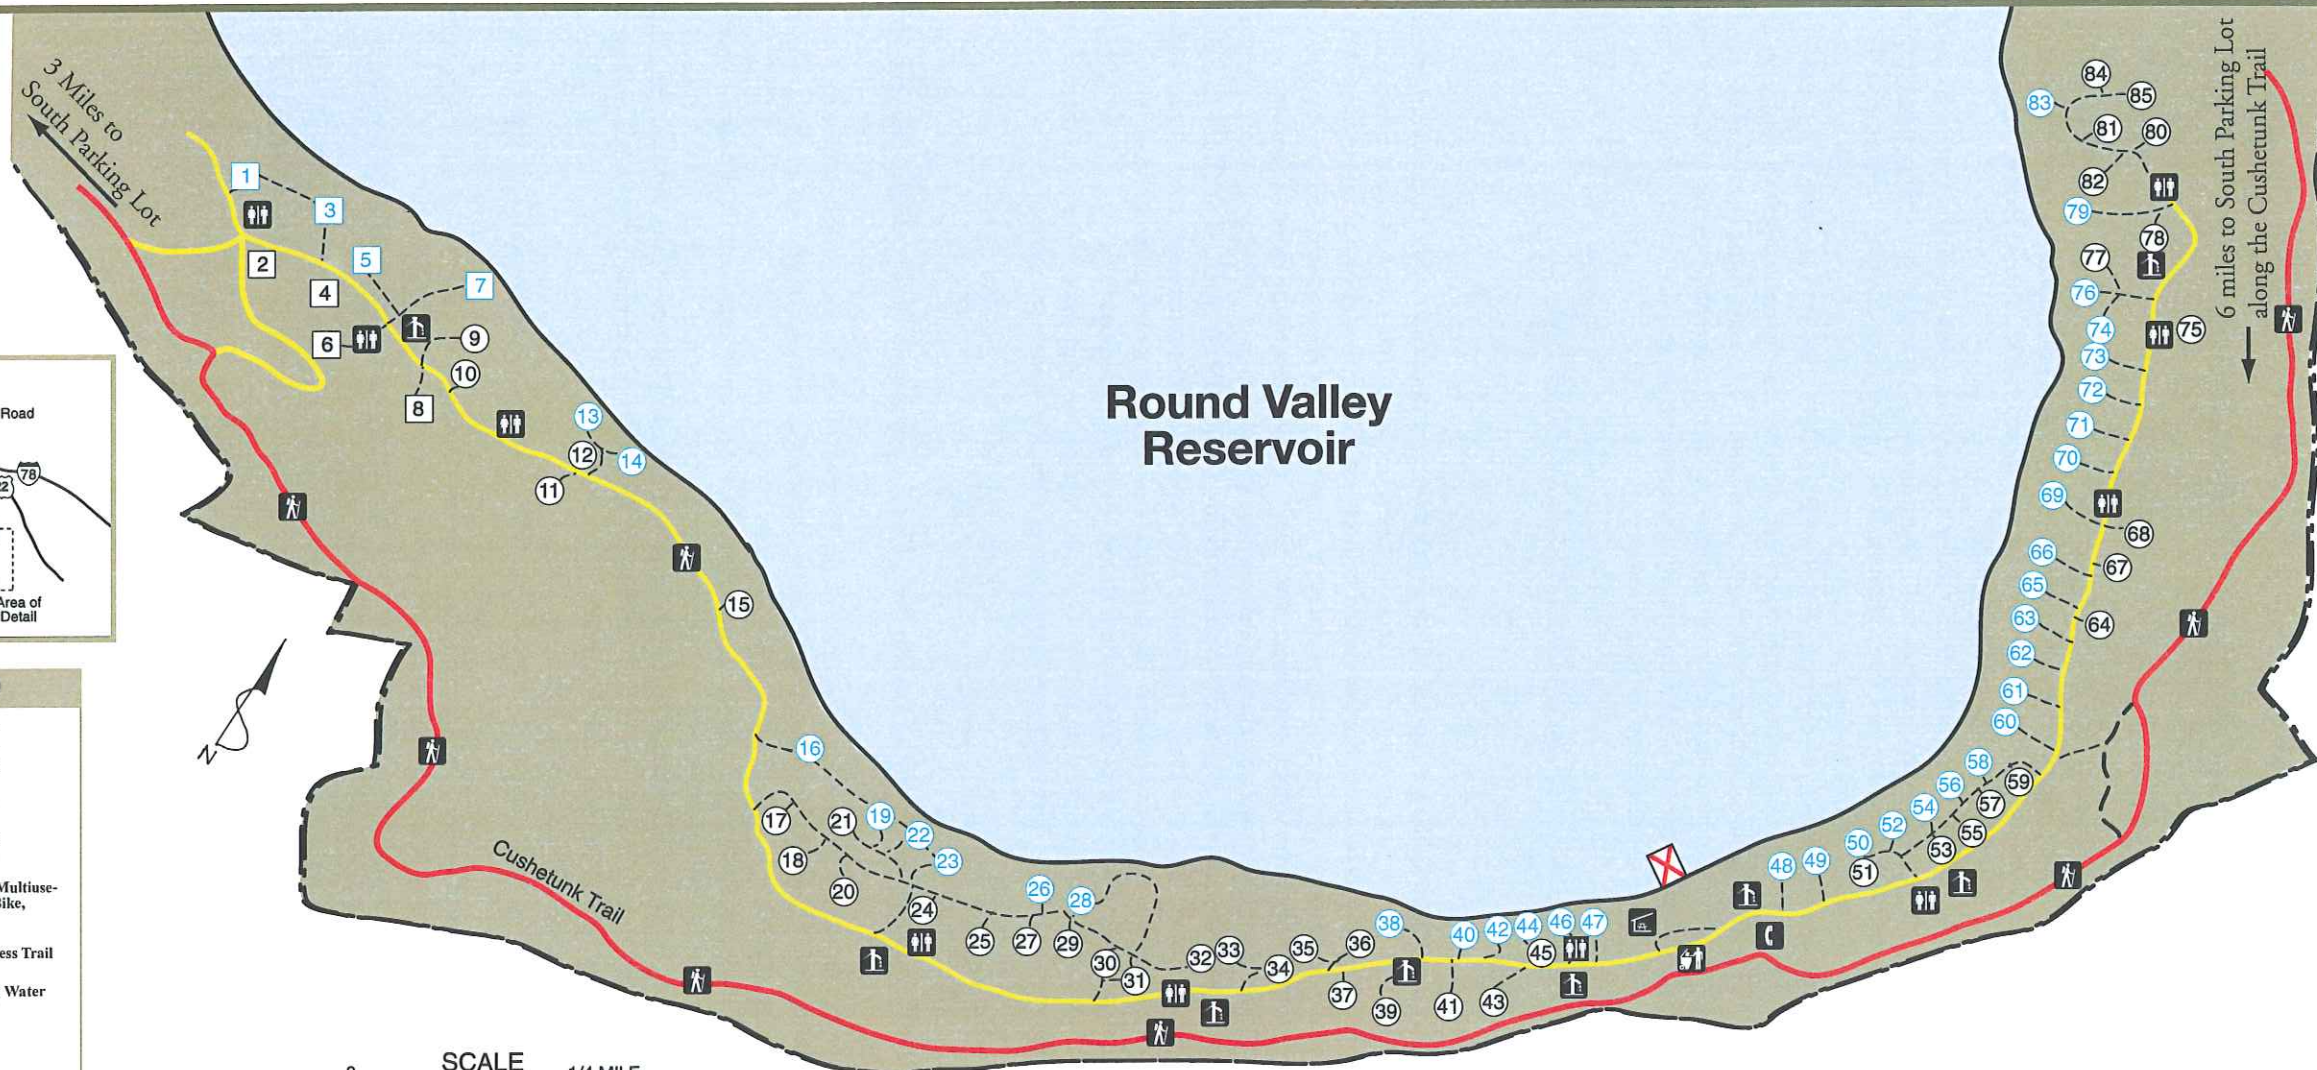

Round Valley Recreation Area

Wilderness Campground Map

LEGEND

- Family Campsite
- Water Accessible Family Campsite
- Group Campsite
- Water Accessible Group Campsite
- Cushtunk Trail Multiuse-Hike, Mountain Bike, Horseback
- Campground Access Trail
- Potable Drinking Water Spigot
- Pay Phone
- Pit Toilet
- Picnic Pavilion
- Wind Warning Light
- Trash Dumpster